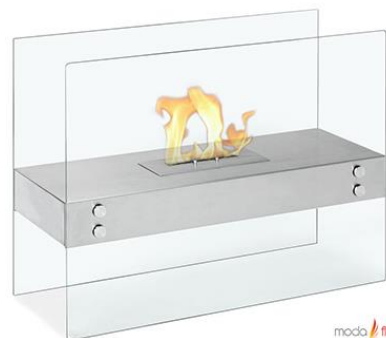

moda flame

moda flame